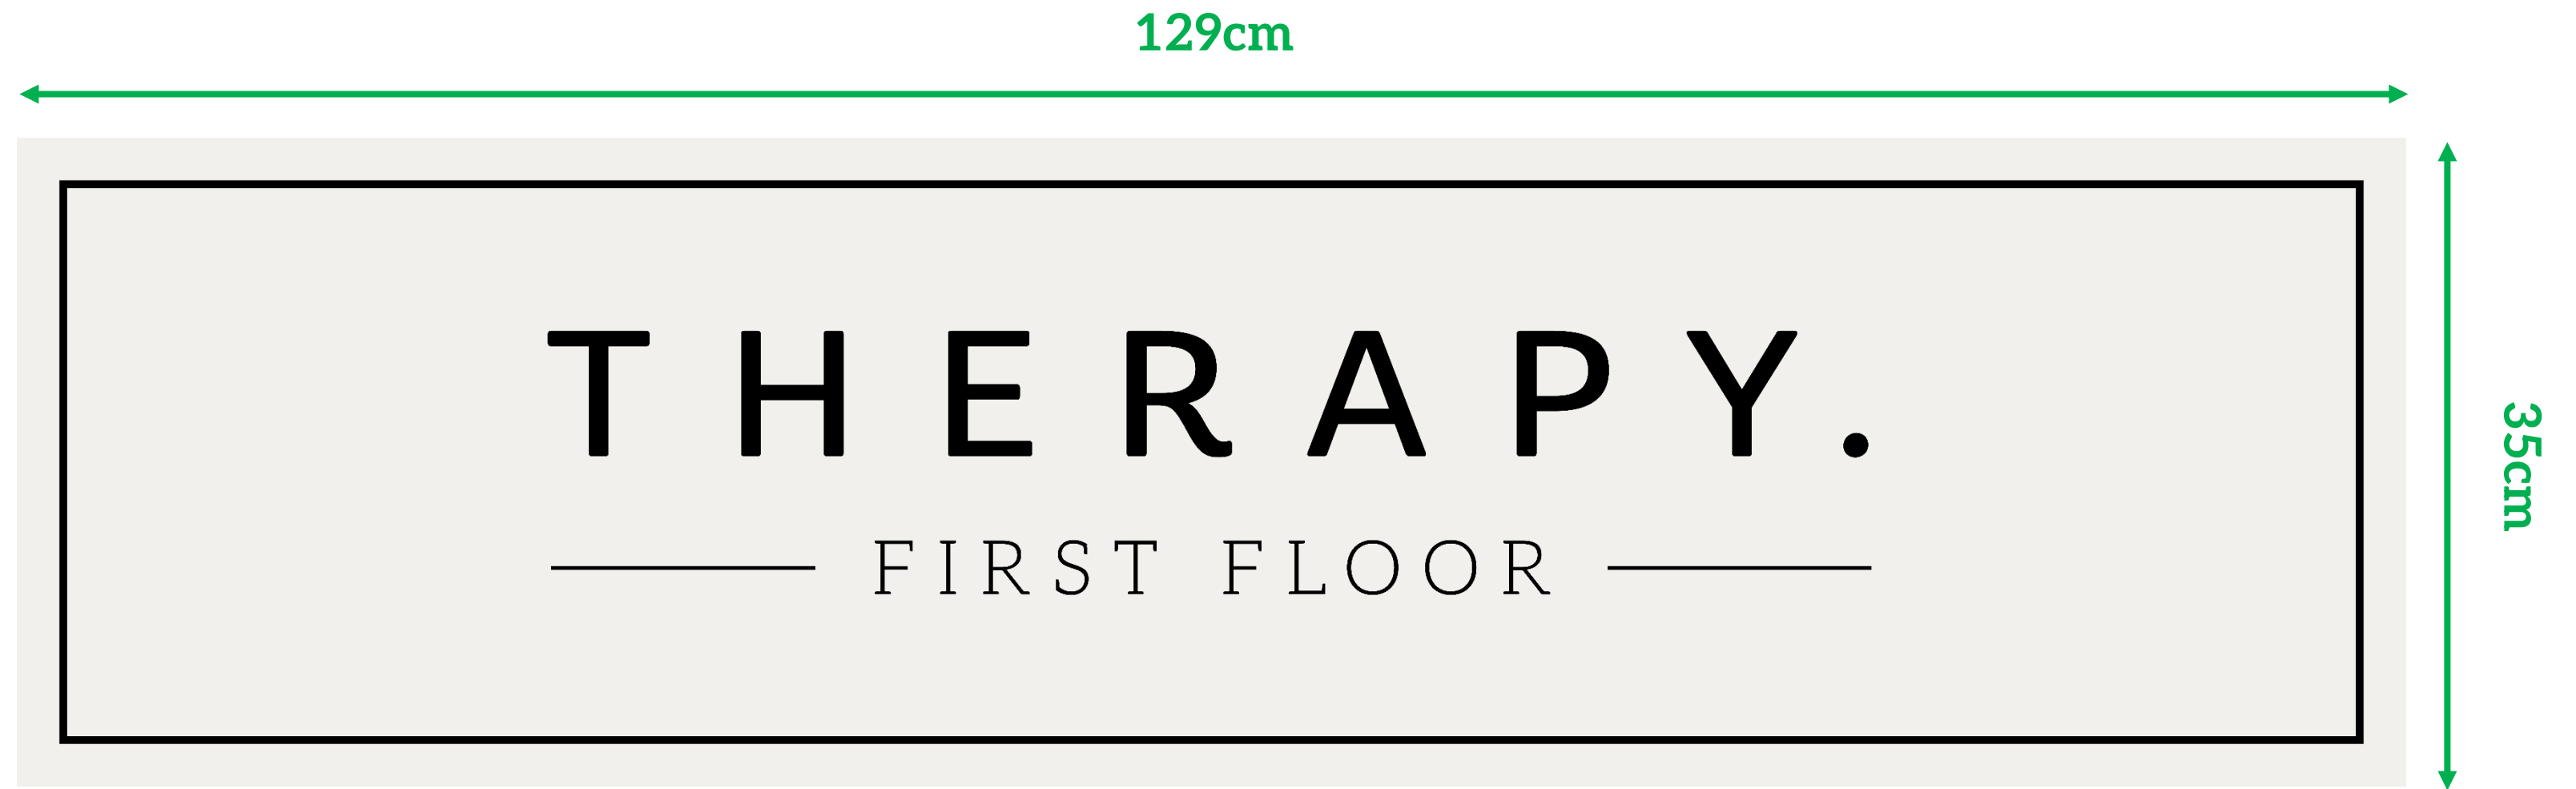

5

Central Window - Above

Materials	Colours	Dimensions
10mm Black Acrylic, Aluminium Composite	#F1F0ED White, #FFFFFF Black	W: 129cm , H: 35cm

THERAPY.